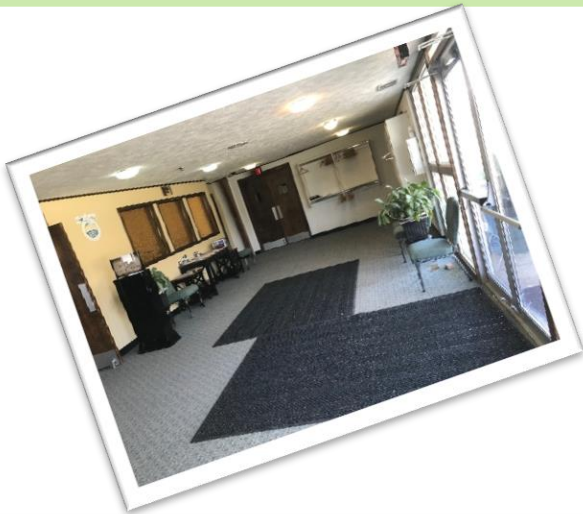

FACILITY INFORMATION

South Parking Lot, Business Office Entrance

Parking Lot Capacity: 278

West Parking Lot

Educational Wing

Individual classrooms can seat up to 35 people comfortably with chairs only.

Fellowship Hall

Seats 120 comfortably with tables (this only applies to a picnic style setup using all tables for seating only, it does not include food or registration tables). Max capacity for the Fellowship Hall is 250 people, standing.

FACILITY INFORMATION

The Sanctuary will seat 250 people, max capacity is 300.

AISLE

AISLE (50 ft long)

AISLE